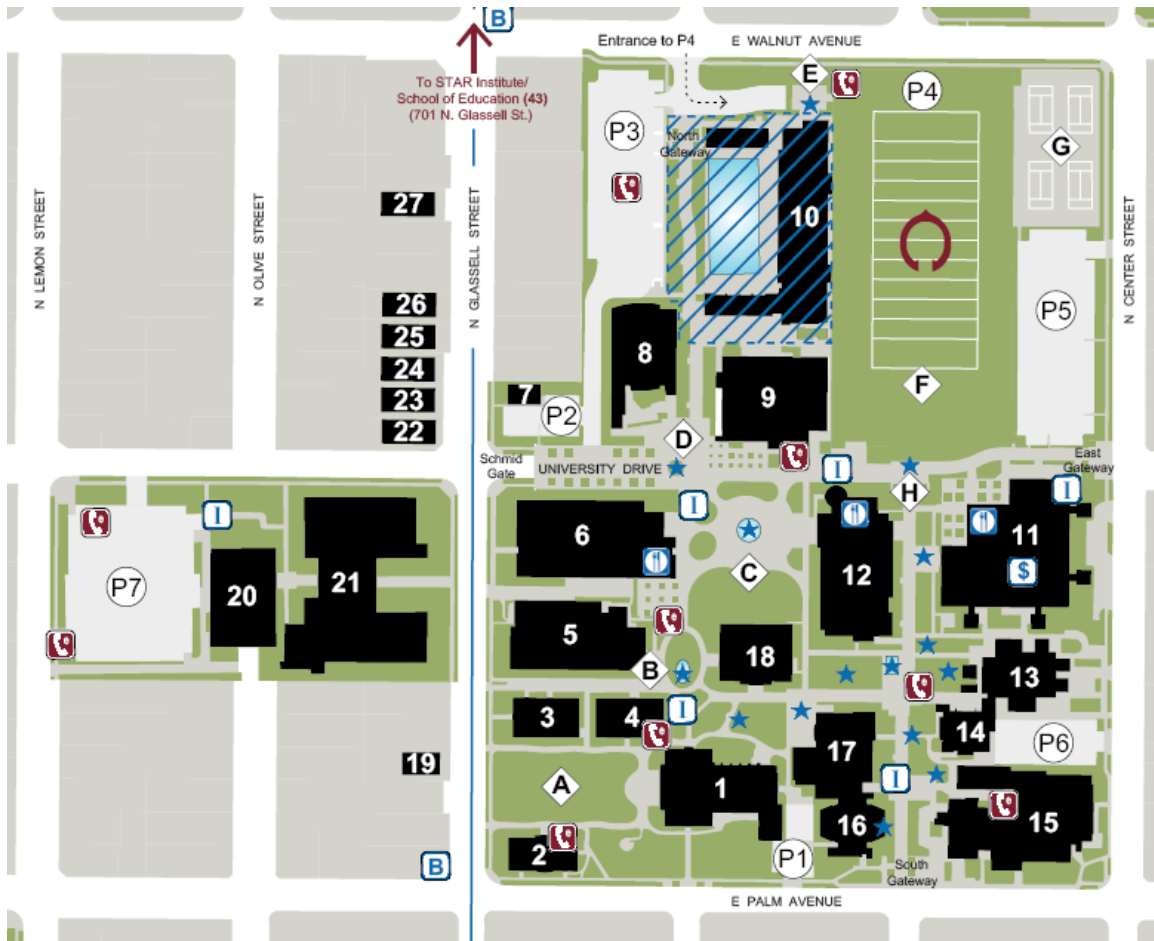

One University Drive, Orange, California 92866

Campus Map 2007 - 2008

Buildings

Irvine Lecture Hall (14)

Parking

Barrera Parking Structure (P7)
(Lemon St and Sycamore Ave)
Lastinger Parking Structure (P4)
(Underground Parking)